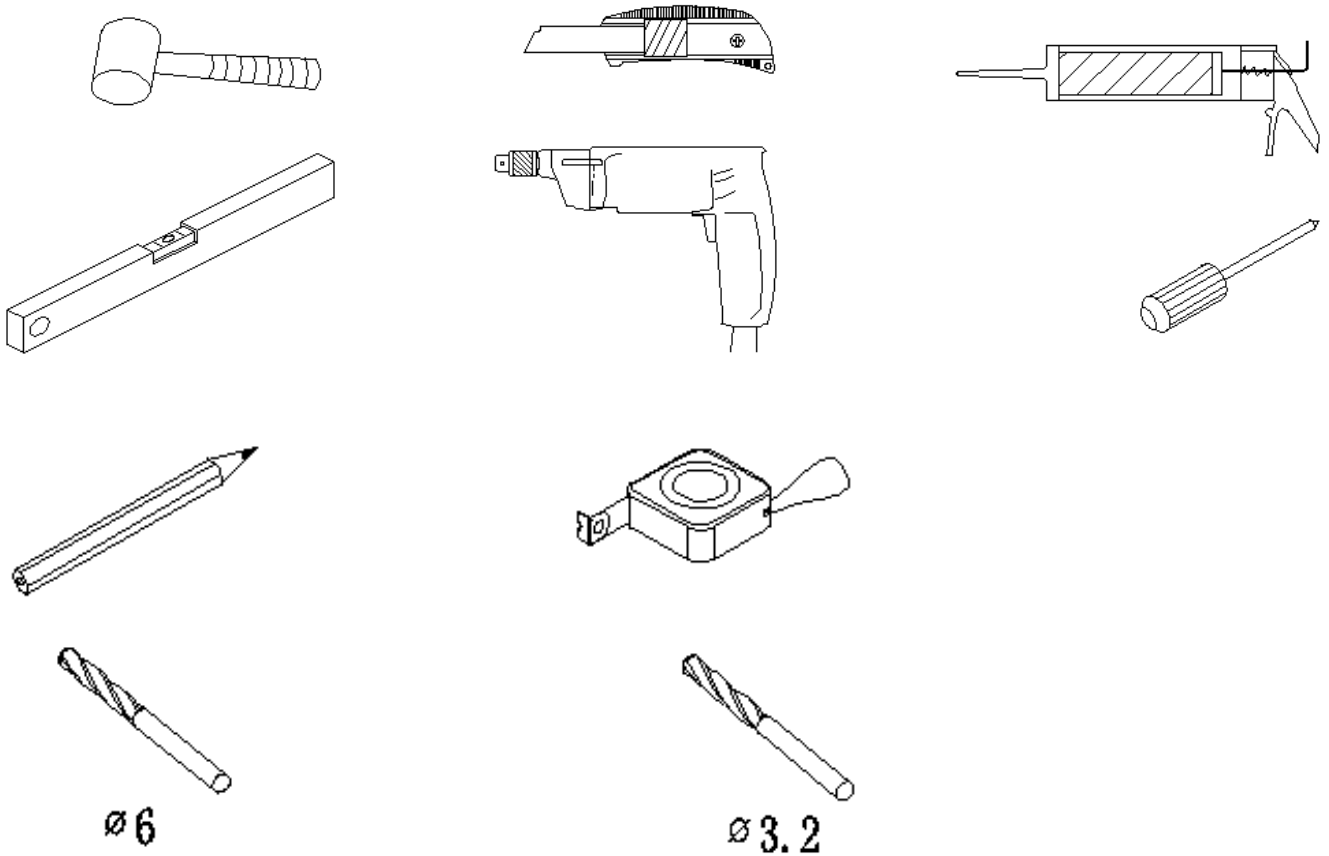

Tools required (Tools not provided)