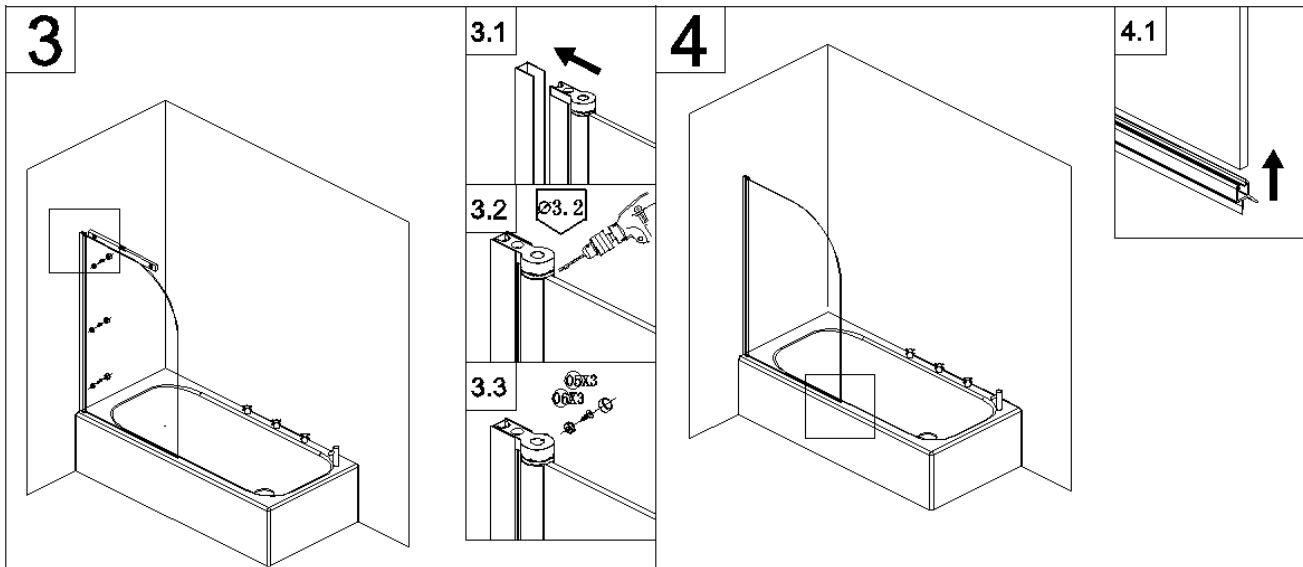

Parts / Diagrams

Tools required (Tools not provided)

Installation

Cleaning

All parts of the product shall be cleaned with a cloth soaked in neutral detergent soapy water, Please do not use sharp tools such as blades to clean the shower door.