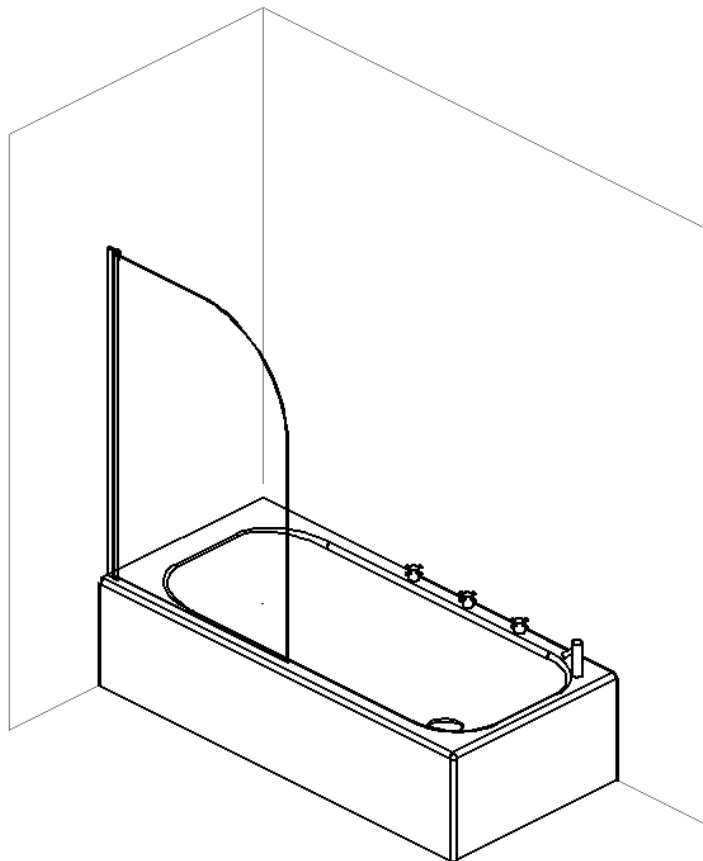

USER MANUAL

Thank you for choosing Better Bathrooms.
Please read this manual before installing your product
and keep for future reference.

**better
bathrooms**

Taurus Hinged 6mm Chrome Bath Screen BeBa_28038