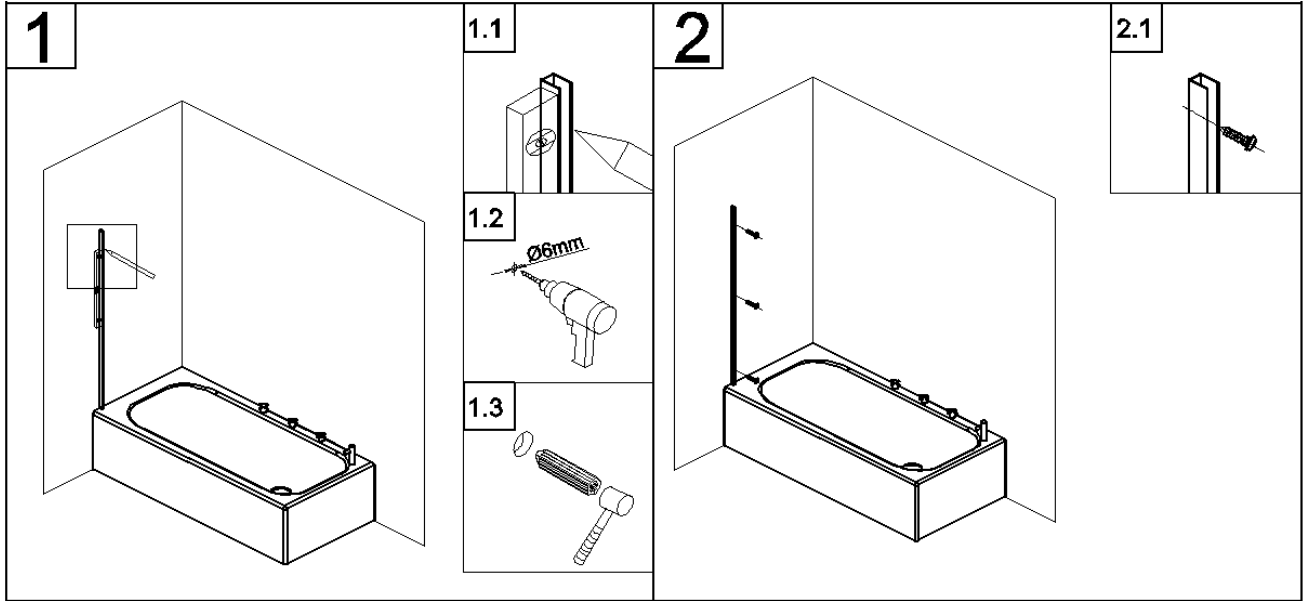

Parts / Diagrams

Tools required (Tools not provided)

Installation

Cleaning

All parts of the product shall be cleaned with a cloth soaked in neutral detergent soapy water, Please do not use sharp tools such as blades to clean the shower door.