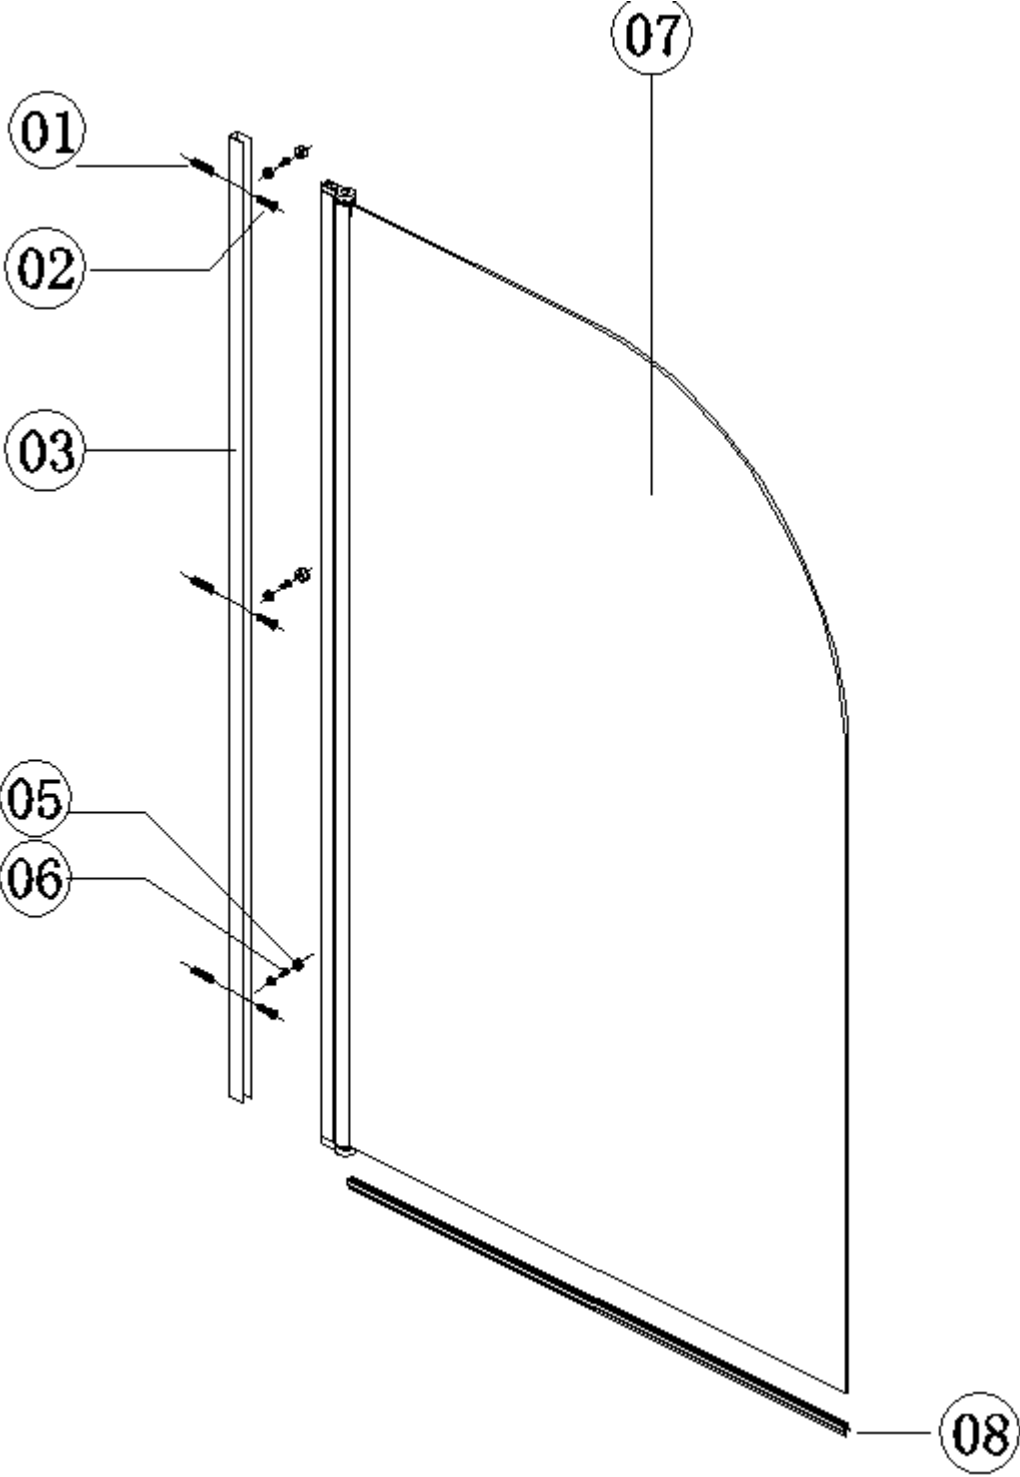

Parts / Diagrams